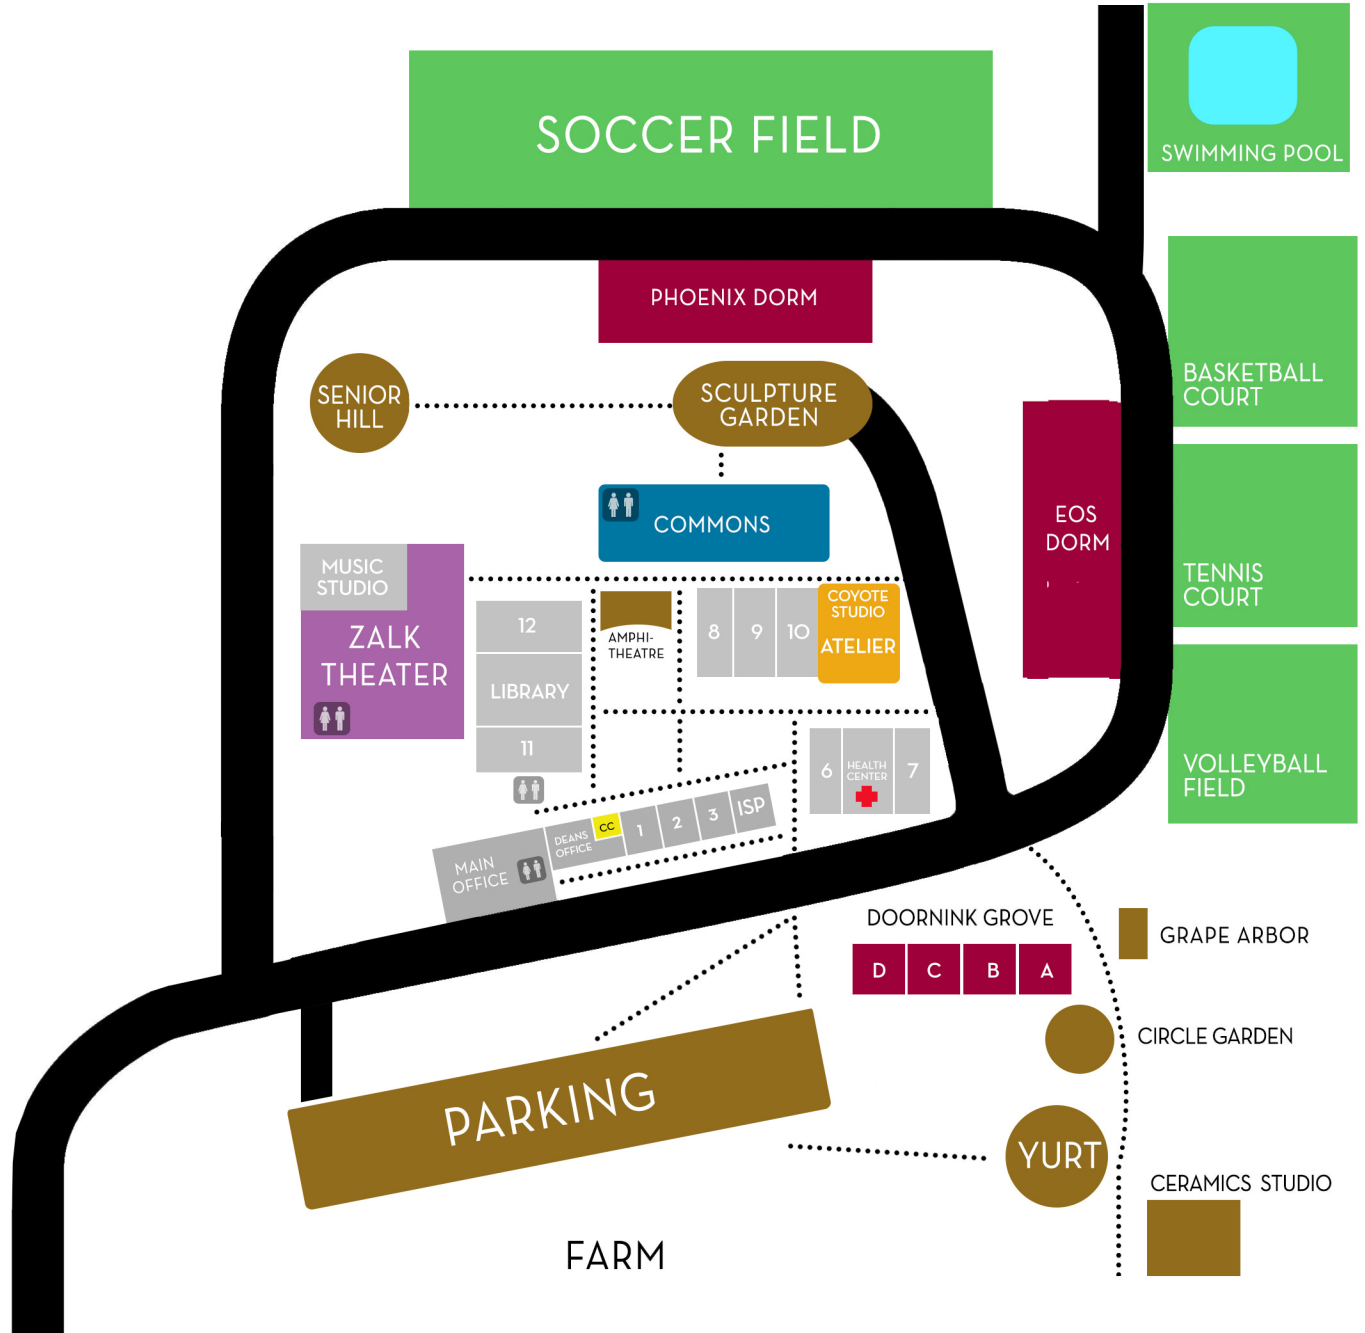

ROAD

PATH

RESTROOMS

HEALTH CENTER

COLLEGE COUNSELING

SOCCER FIELD

SWIMMING POOL

PHOENIX DORM

BASKETBALL COURT

SENIOR HILL

SCULPTURE GARDEN

COMMONS

EOS DORM

MUSIC STUDIO  
ZALK THEATER

12  
LIBRARY  
11

AMPHI-  
THEATRE

8 9 10

COYOTE STUDIO  
ATELIER

TENNIS COURT

6 HEALTH CENTER 7

VOLLEYBALL FIELD

MAIN OFFICE DEANS OFFICE CC 1 2 3 ISP

DOORNINK GROVE

D C B A

GRAPE ARBOR

PARKING

CIRCLE GARDEN

YURT

CERAMICS STUDIO

FARM